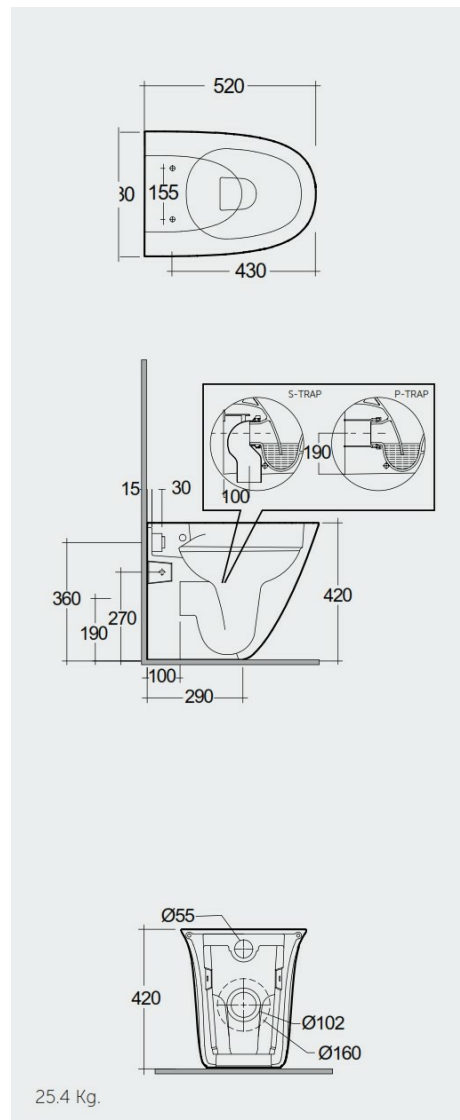

RAK-SENSATION W/HIDDEN FIXATIONS

Da terra | WC

RAK
CERAMICS

Scheda tecnica

Dimensioni:	520 x 380 mm
Peso:	25 Kg
Colore:	bianco alpino
Tipo di scarico:	A parete & A terra
Sifone:	Nascosto
Opzioni del sedile:	Urea
Forma:	Ovale
Collezione:	RAK-SENSATION

Codice	Nome
SENWC1346AWHA	SENSATION WATER CLOSET FLOOR STANDING P S-TRAP 52CM

Dimensions: All dimensions in mm. Tolerance of vitreous china & fireclay items: $\pm 5\%$ for below 200mm and $\pm 3\%$ for above 200mm; for all other items tolerance $\pm 1\%$. Note: Due to a continuing development program to improve design and performance, the manufacturer reserves all rights to vary specifications without prior information. Please note accessories are for photographic use only.